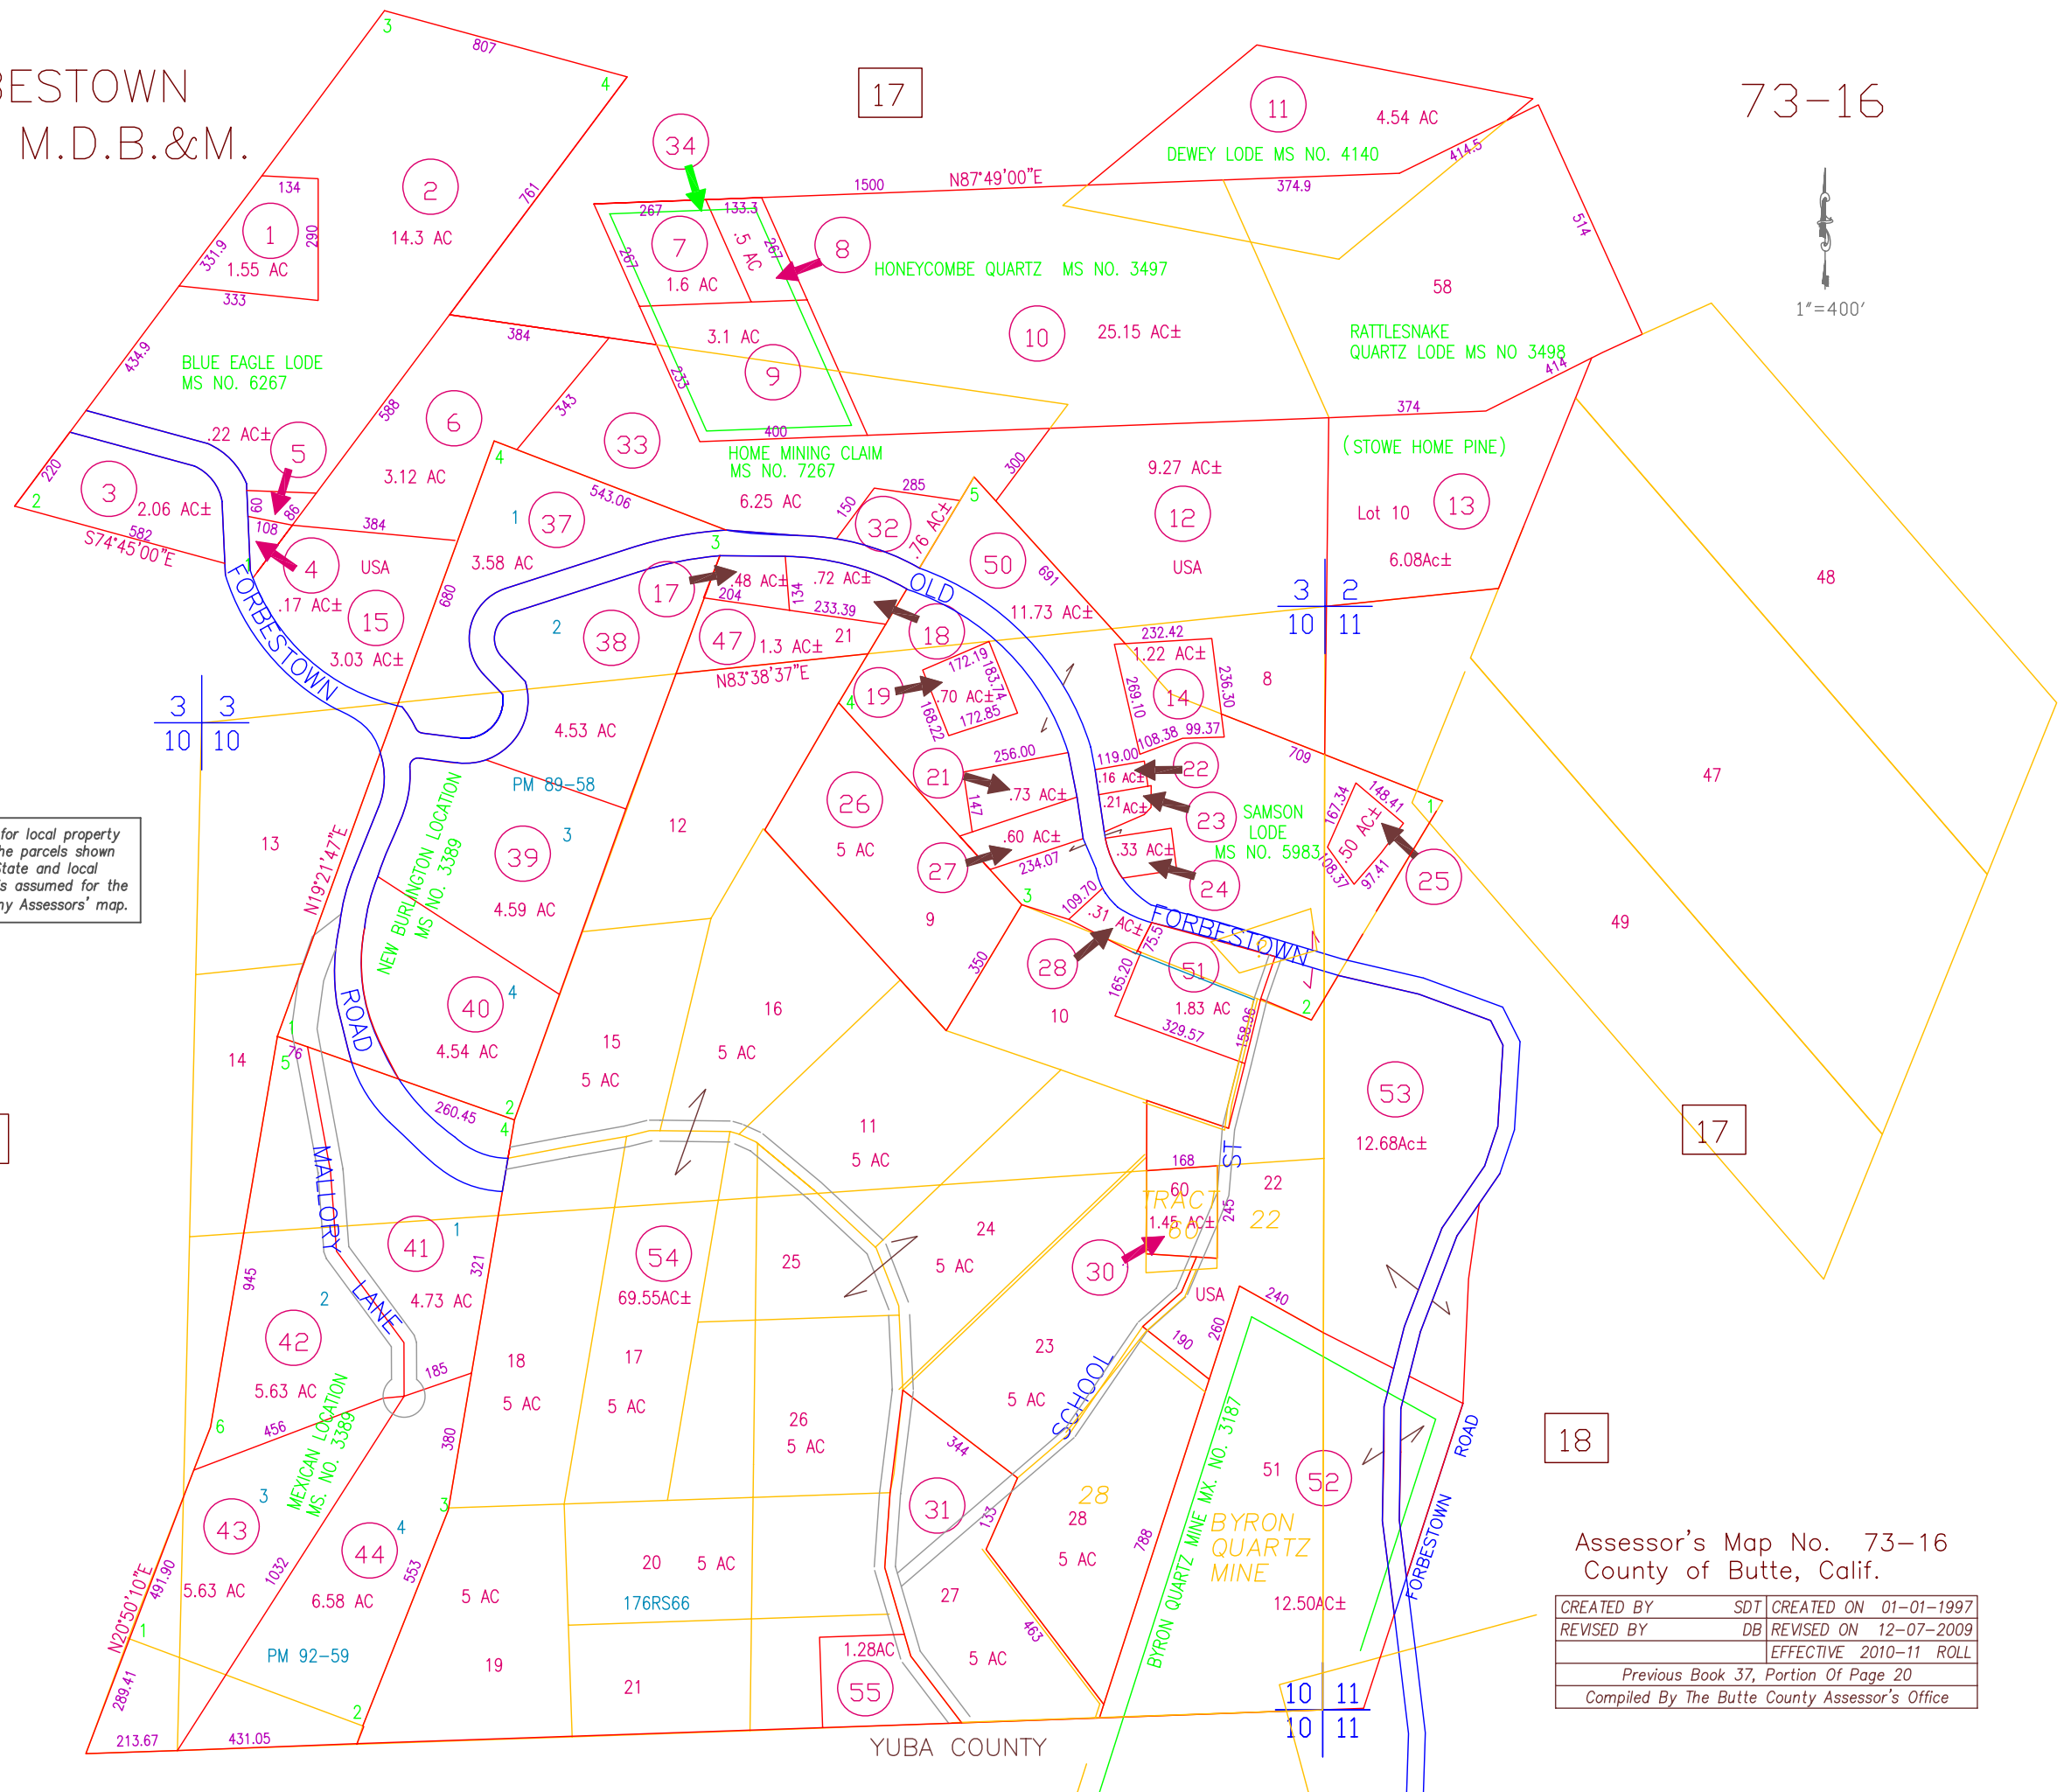

OLD FORBESTOWN
T.19N. R.6E. M.D.B.&M.

73-16

All Assessors' maps are prepared for local property assessment purposes ONLY and the parcels shown thereon may not comply with State and local subdivision ordinances. No liability is assumed for the use of the information shown on any Assessors' map.

Assessor's Map No. 73-16
County of Butte, Calif.

CREATED BY	SDT	CREATED ON	01-01-1997
REVISED BY	DB	REVISED ON	12-07-2009
		EFFECTIVE	2010-11 ROLL
Previous Book 37, Portion Of Page 20			
Compiled By The Butte County Assessor's Office			